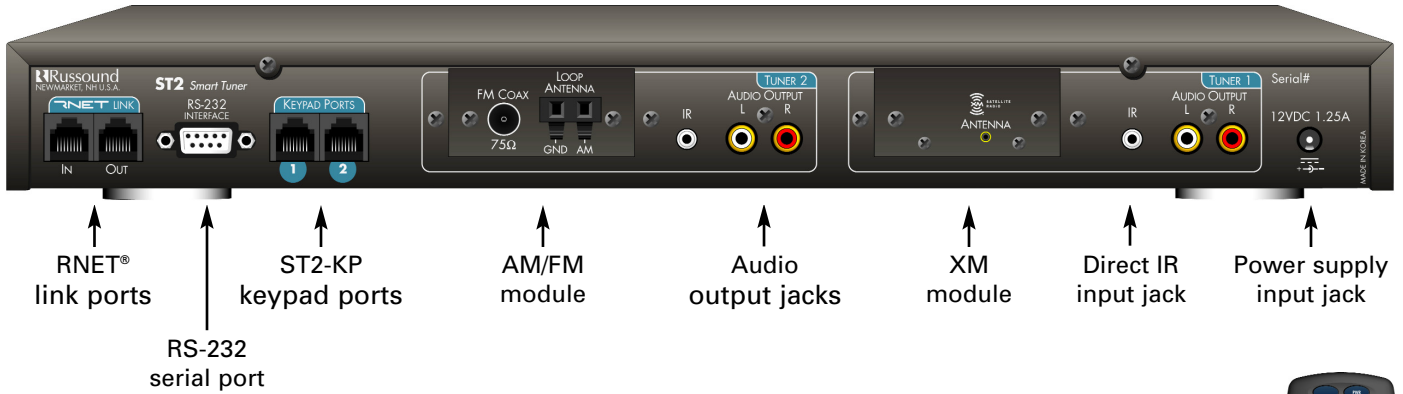

ST2-XM rear panel

Specifications

AM/FM modules (ST2 and ST2-XM only)

AM section

Tuning range:

North America: 530 – 1710 kHz; Europe: 531 – 1602 kHz

Sensitivity @ 20 dB S/N ratio: 55 dBu

Image rejection: 33 dB

Frequency response: 40 Hz – 3 kHz ± 3 dB

Signal-to-noise ratio: 45 dB

AM antenna impedance: 300 ohms unbalanced

FM section

Tuning range:

North America: 87.7 – 107.9 MHz; Europe: 87.5 – 108 MHz

Sensitivity @ 30 dB S/N ratio: 6 dB max 12 dBu

Image rejection: 80 dB

Frequency response: 30 Hz – 15 kHz ± 1.5 dB

Signal-to-noise ratio: 60 dB

Stereo separation: 40 dB

FM antenna impedance: 75 ohms unbalanced

XM modules (ST2-XM and ST2-XM2 only)*

XM tuning range: 2332.5 – 2345 MHz

Channels: 150 commercial-free per tuner

XM antenna connection: 50-ohm SMB

All models

Presets

6 banks of 6 per tuner, 72 total, customizable

Interface ports

RNET link ports: 2 RJ45, T568A standard

RS-232 interface port: 1 DB9

Keypad ports: 2 RJ45, T568A standard

IR inputs: 2 1/8-inch TS, tip signal

Physical

Dimensions: 17" W x 1.8" H x 8" D (43 x 4.4 x 20.3 cm)

Weight: 7 lbs (3.2 kg)

Power: 12VDC 1.25A separate power supply

XM Satellite Radio subscription required for each XM tuner

Included accessories

All models

1 pair of rack-mount ears

2 RCA audio cables

1 power supply

1 ST2-RC Dual Tuner IR Remote Control

ST2

2 AM antennas

2 FM antennas

ST2-XM

1 XM satellite and terrestrial antenna with 20-foot cable

1 AM antenna

1 FM antenna

ST2-XM2

2 XM satellite and terrestrial antennas with 20-foot cables