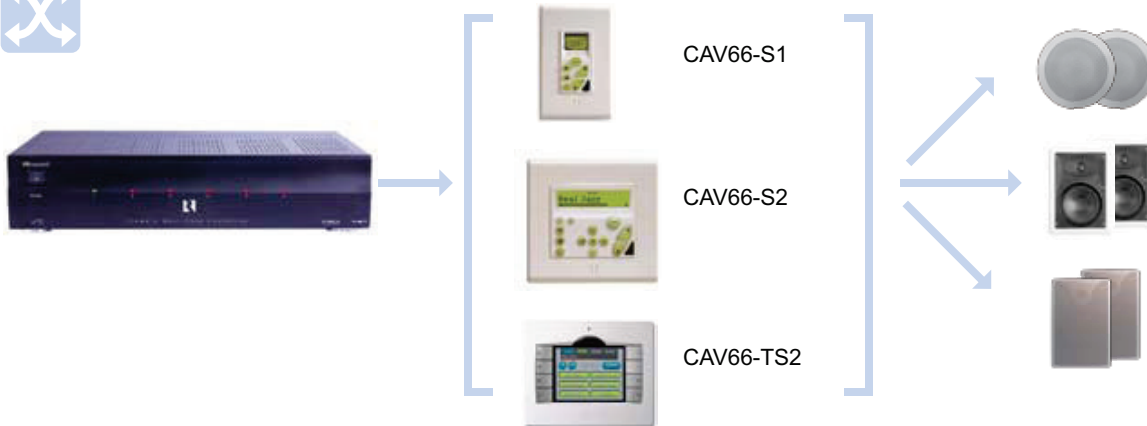

### 6 Zone 6 Source Multi-room Amplifier

The CAV6.6 is loaded with features for your convenience. Favourite program presets, party mode where the ALL zones can be controlled from one keypad. Expandable up to 36 zones by linking CAV's together via RNET link.

<b>CAV6.6</b>	
INPUTS:	6 Audio (RCA) 6 Video (RCA) composite
OUTPUTS:	6 A/V (RCA) loop through 6 A/V (RCA) composite video 6 pair speaker outputs (14 gauge snap terminals)
EXPANSION:	Up to 36 zones (linking extra CAV6.6) data via RNET
TRIGGERS:	12 VDC in / out Page / door bell mute with audio / video feed
IR:	6 routed IR ports
SUB ZONES:	4 A-BUS/READY™ sub zones (requires APS-40)
POWER:	40 watts per zone
IMPEDANCE:	8 ohm
PROGRAMING:	RS-232 front and rear, use PC-Power Tools software (not included) or from keypad Pre programmed IR library
SIZE:	430 x 90 x 305 mm (WHD) SEE COMPARISON CHART PAGE 82