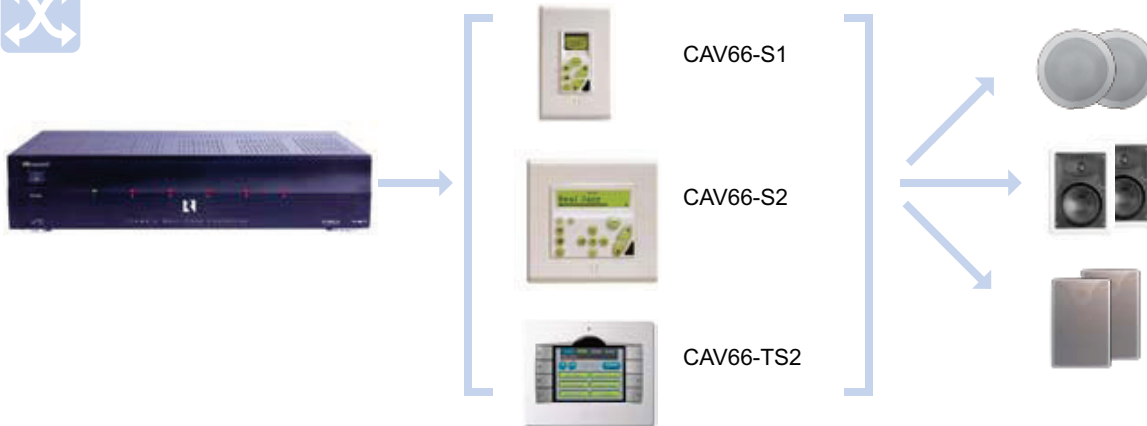

6 Zone 6 Source Multi-room Amplifier

The CAV6.6 is loaded with features for your convenience. Favourite program presets, party mode where the ALL zones can be controlled from one keypad. Expandable up to 36 zones by linking CAV's together via RNET link.

CAV6.6	
INPUTS:	6 Audio (RCA) 6 Video (RCA) composite
OUTPUTS:	6 A/V (RCA) loop through 6 A/V (RCA) composite video 6 pair speaker outputs (14 gauge snap terminals)
EXPANSION:	Up to 36 zones (linking extra CAV6.6) data via RNET
TRIGGERS:	12 VDC in / out Page / door bell mute with audio / video feed
IR:	6 routed IR ports
SUB ZONES:	4 A-BUS/READY™ sub zones (requires APS-40)
POWER:	40 watts per zone
IMPEDANCE:	8 ohm
PROGRAMING:	RS-232 front and rear, use PC-Power Tools software (not included) or from keypad Pre programmed IR library
SIZE:	430 x 90 x 305 mm (WHD)
	SEE COMPARISON CHART PAGE 82