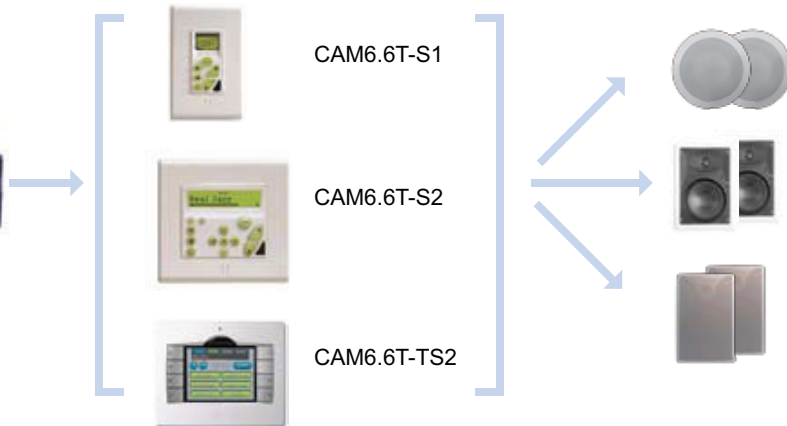

### 6 Zone 6 Source Multi-room Amplifier

The CAM6.6T comes complete with AM / FM built-in tuner including party mode. Up to 6 CAM6.6T can be linked together for additional zones.

**RNET**

<b>CAM6.6T</b>	
INPUTS:	5/6 audio (RCA), source 1 switchable to internal tuner
OUTPUTS:	6 pair speaker outputs (14 gauge snap terminals) Zone 1 & 2 fixed / variable for remote room amplifiers
EXPANSION:	Up to 36 zones (linking extra CAM6.6) data over RNET
TRIGGERS:	12 VDC in / out Door bell mute
IR:	6 routed IR ports 1 common IR port
SUB ZONES:	None
POWER:	40 watts per zone
IMPEDANCE:	8 ohm
PROGRAMING:	RS-232 rear use PC-Power Tools software (not included) or via keypad Pre programmed IR library, IR learning on rear
SIZE:	430 x 90 x 305 mm (WHD)
SEE COMPARISON CHART PAGE 82	

#### Design Diagram

CAM6.6T

CAM6.6T-S1

CAM6.6T-S2